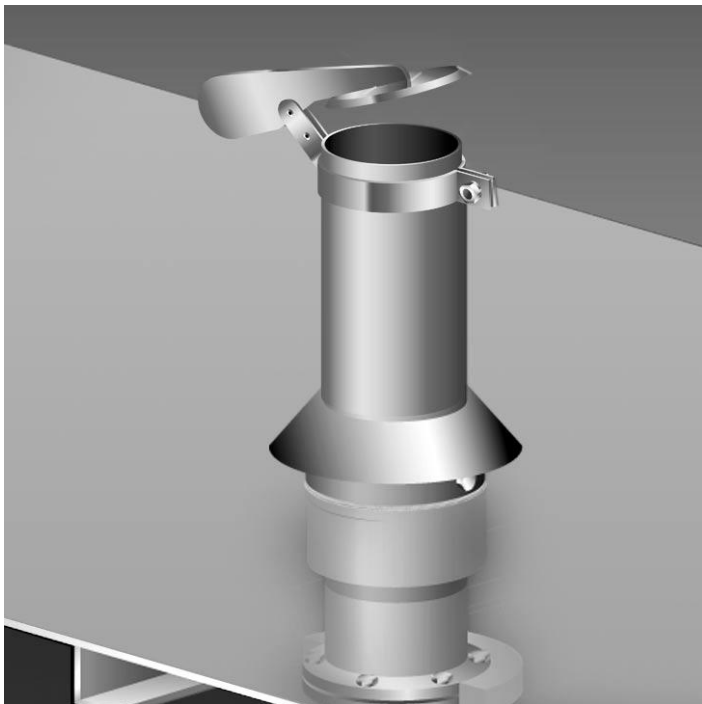

# Silentcap

In our moist climate the Silentcap provides optimum protection to your engine. It protects your engine against rain, hail or snow. Moreover, our rain caps are extremely silent.

The Silentcap can be very easily and quickly mounted to minimal costs, it provides maximum protection while hardly any or no maintenance is required. Because of their great demand, virtually all types are available from stock.

## ***Mounting***

It is of importance that the lid can be opened fully without being obstructed. An opening that is too large causing insufficient gas speed will adversely affect its operation.

### Technical specifications

- Fully Stainless steel
- Low noise
- Perfectly balanced
- Maintenance free
- Durable
- Easy installation